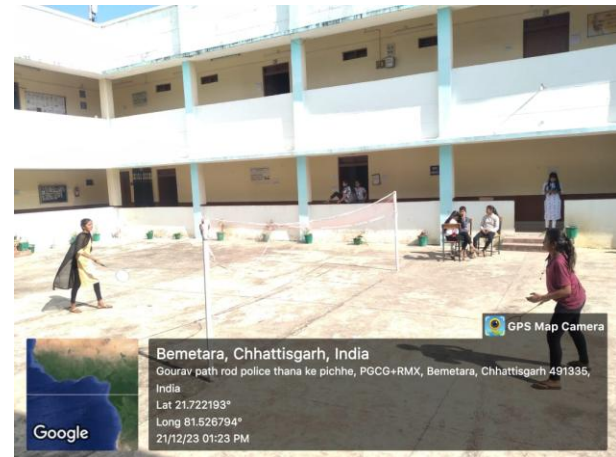

OFFICE OF THE PRINCIPAL

LAXMAN PRASAD BAIDH GOVT. GIRLS COLLEGE, BEMETARA

COLLEGE CODE- 1706

WebSite-www.lpbggcbemetara.in,

Email- ggcbemetara@gmail.com,

4.1.2. The Institution has adequate facilities for cultural activities, sports, games (indoor, outdoor), gymnasium, yoga center etc.

The college has enough space for a playground approximately 1.5 acres area, where different indoor and outdoor games activities are done throughout the year. Students engage in playground games on a regular basis. Students participate in intercollege athletics and games. Other plays like kho-kho, kabaddi, chair races, spoon races, slow cycle races, jalebi races, and so forth are organized for the students.

The college having one sport room for providing sports facility. The college views as essential to overall development of each student. Details about the following games and sports:

Outdoor games facility:

S.No.	Outdoor sports and games
1.	Volleyball
2.	Kho-kho
3.	Shot put
4.	High Jump
5.	Long Jump
6.	Badminton
7.	Cricket
8.	Running
9.	Disc Throw
10.	Javelin Throw

Indoor games facility:

S.No.	Indoor Games
1.	Table Tennis
2.	Chess
3.	Carrom
4.	Ludo
5.	Chinese Checker

प्राचार्य
लक्ष्मण प्रसाद बैद्य शासकीय
कन्या महाविद्यालय, बेमेटारा

OFFICE OF THE PRINCIPAL
LAXMAN PRASAD BAIDH GOVT. GIRLS COLLEGE, BEMETARA
COLLEGE CODE- 1706

WebSite-www.lpbggcbemetara.in,

Email- ggcbemetara@gmail.com,

Sports Activity